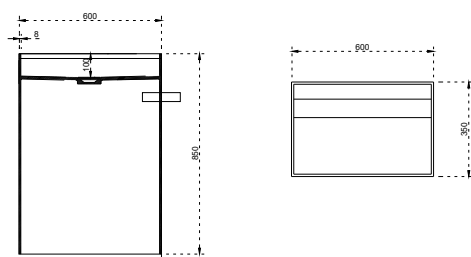

Stunning Gold

Solid Surface

③ LAVATÓRIO STUNNING Solid Surface Mate **S1000/1400**
Ref.: RSWZ068BLSS
Pack: 50 kg / 0,224 m³

Válvula incluída / Bonde included / Valve include / Válvula incluída / Ventil enthalten