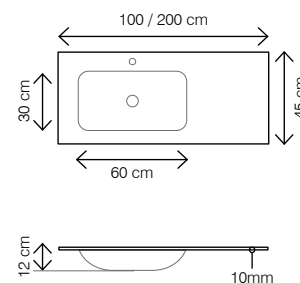

# Solid Surface

White Mate

OUTRAS DIMENSÕES SOB ORÇAMENTO, CONTACTE-NOS.  
Other dimensions under request, contact us.  
Autres dimensions sur mesure, nous consulter.

Left

100x45cm - 10mm **S500/700**

Ref.: RTC10045L