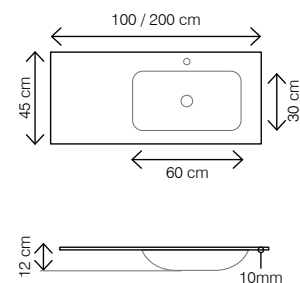

# Solid Surface

White Mate

OUTRAS DIMENSÕES SOB ORÇAMENTO, CONTACTE-NOS.  
Other dimensions under request, contact us.  
Autres dimensions sur mesure, nous consulter.

Right

100x45cm - 10mm **S500/700**

Ref.: RTC10045R