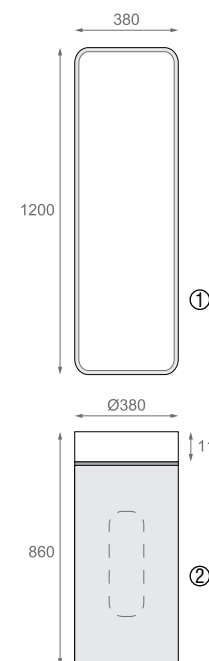

Sublime Nogueira

Solid Surface and Wood

① ESPELHO **S280/392**
Ref.: RESUBLIMENOG
Pack: 4,5 kg / 0,05 m³

② LAVATÓRIO **S600/840**
Ref.: RSSUBLIMENOG
Pack: 10 kg / 0,18 m³

Válvula não incluída / Valve not included / Bonde non incluse / Válvula no incluída / Ventil nicht enthalten