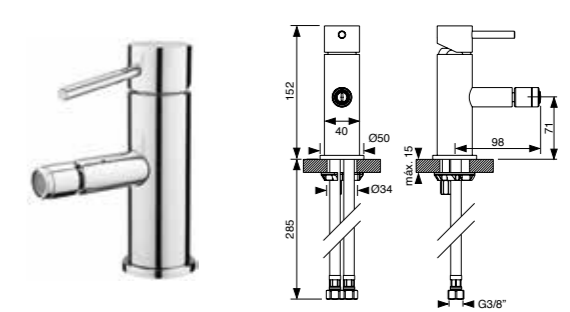

Cilíndrica	Cromado	Branco	Preto
Monocomando bidé com perno (Inclui válvula clic clac + 2 torneiras esquadria 1/2*3/8 com filtro) Single lever bidet mixer, with bolt (click-clack waste and tap 1/2x3/8 with filter)	125 € 010CIL20R1	150 € 010CIL20R2	150 € 010CIL20R3