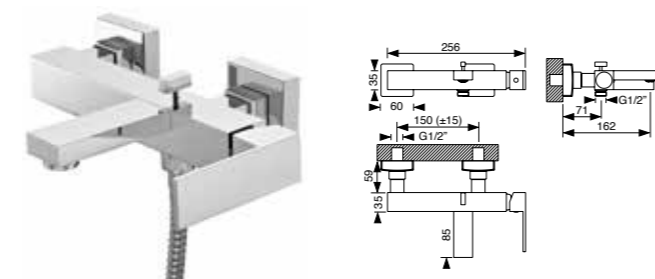

Plan	Cromado	Branco	Preto
Monocomando banheira com bica, inversor, chuveiro de mão, suporte e flexível Bath mixer with spout, diverter, hand-shower, Flexible and support	275 € 010PLAN0401	315 € 010PLAN0402	315 € 010PLAN0403