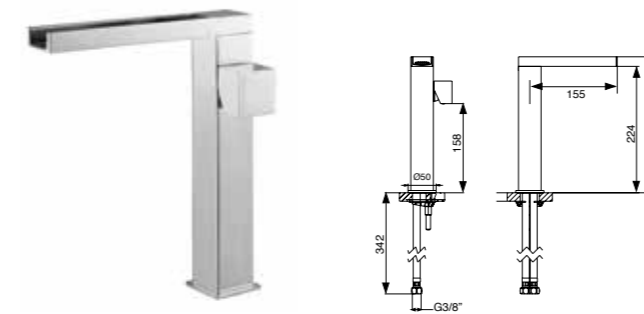

Nascente	Cromado	Branco	Preto
Monocomando lavatório 175mm (Inclui válvula clic clac + 2 torneiras esquadria 1/2*3/8 com filtro) Single-lever basin mixer 175mm (click-clack waste and tap 1/2x3/8 with filter)	341 € 010NAS0511	410 € 010NAS0512	410 € 010NAS0513