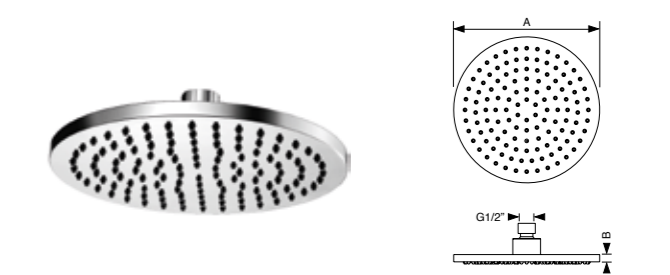

Cilíndrica	Cromado	Branco	Preto
Chuveiro latão ø300(a)x10mm(b) Brass showertray head ø300x10mm	293 € 562801421	351 € 562801422	351 € 562801423
Chuveiro latão ø400(a)x8mm(b) Brass showertray head ø400x8mm	425 € 56280143	425 € 56280143	425 € 56280143