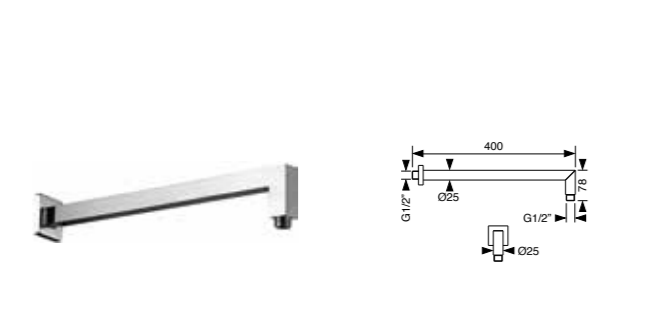

Quadra	Cromado	Branco	Preto
Braço chuveiro parede 25x25x400mm Wall shower arm 25x25x400mm	63 € 562801651	63 € 562801652	63 € 562801653