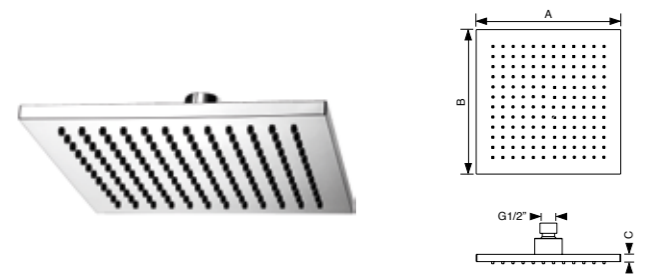

Quadra →

Quadra	Cromado	Branco	Preto
Chuveiro abs 200(a)x200(b)x10mm(c) Abs showertray head 200x200x10mm	38 € 5628016	---	58 € 56280161
Chuveiro latão 250(a)x250(b)x8mm(c) Brass showertray head 250x250x8mm	175 € 562801611	211 € 562801612	211 € 562801613