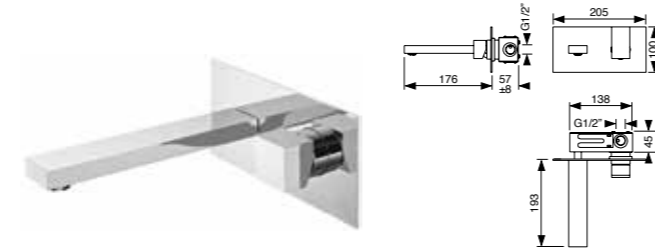

Plan	Cromado	Branco	Preto
Monocomando lavatório de parede Com espelho completo Single lever built-in basin mixer with wall flange	262 € 010ESQ0701	315 € 010ESQ0702	315 € 010ESQ0703