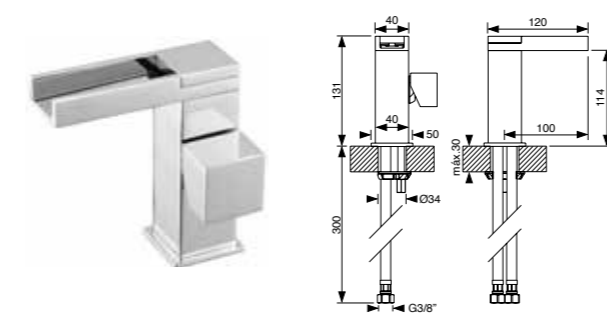

Nascente	Cromado	Branco	Preto
Monocomando lavatório (Inclui válvula clic clac + 2 torneiras esquadria 1/2*3/8 com filtro) Single-lever basin mixer (click-clack waste and tap 1/2x3/8 with filter)	230 € 010NAS101	277 € 010NAS102	277 € 010NAS103