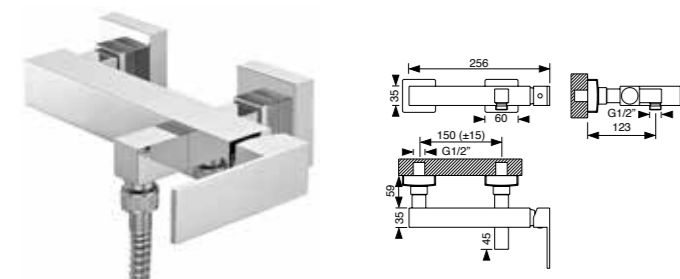

Plan	Cromado	Branco	Preto
Monocomando duche, chuveiro de mão, suporte e flexível Shower mixer, hand-shower, Flexible and support	251 € 010PLAN0301	289 € 010PLAN0302	289 € 010PLAN0303