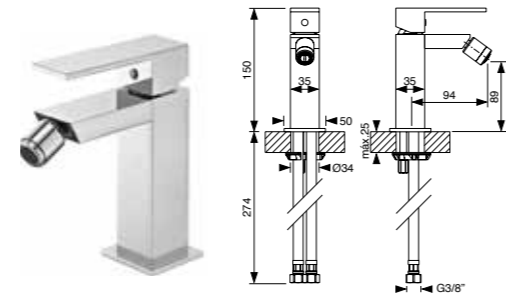

Plan	Cromado	Branco	Preto
Monocomando bidé (Inclui válvula clic clac + 2 torneiras esquadria 1/2*3/8 com filtro) Single lever bidet mixer (click-clack waste and tap 1/2x3/8 with filter)	168 € 010PLAN0201	168 € 010PLAN0202	168 € 010PLAN0203