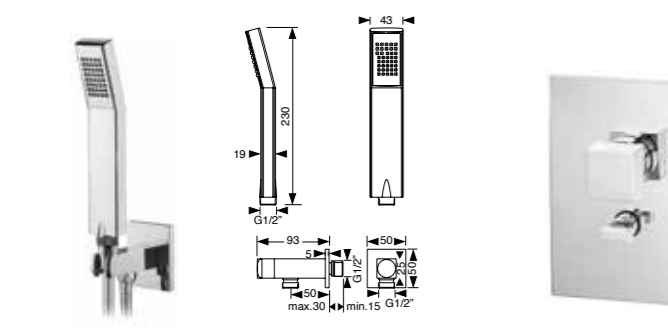

Quadra	Cromado	Branco	Preto
Tomada de água completa + chuveiro de mão Complete shower set with water connection	97 € 010QUAD1301	117 € 010QUAD1302	117 € 010QUAD1303