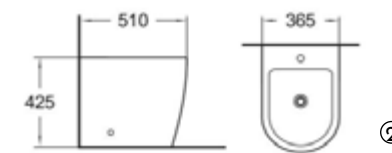

Glamic Cinza Mate

The Color Collection

+ NEW